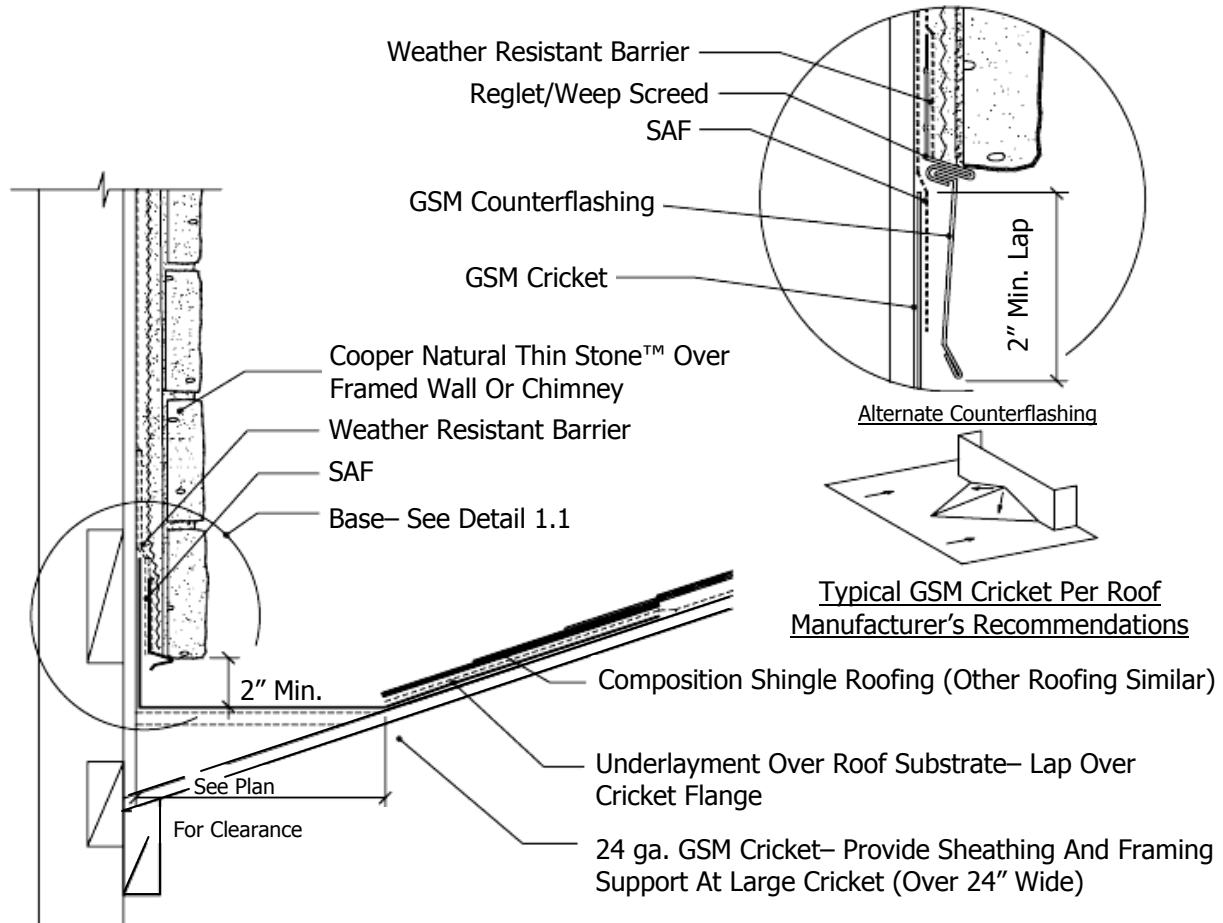

Cooper Natural Thin Stone™ Sheathing/Wood Studs - Cricket At Wall With Composition Shingles

Scale: N.T.S.

Issued:10/01/2008